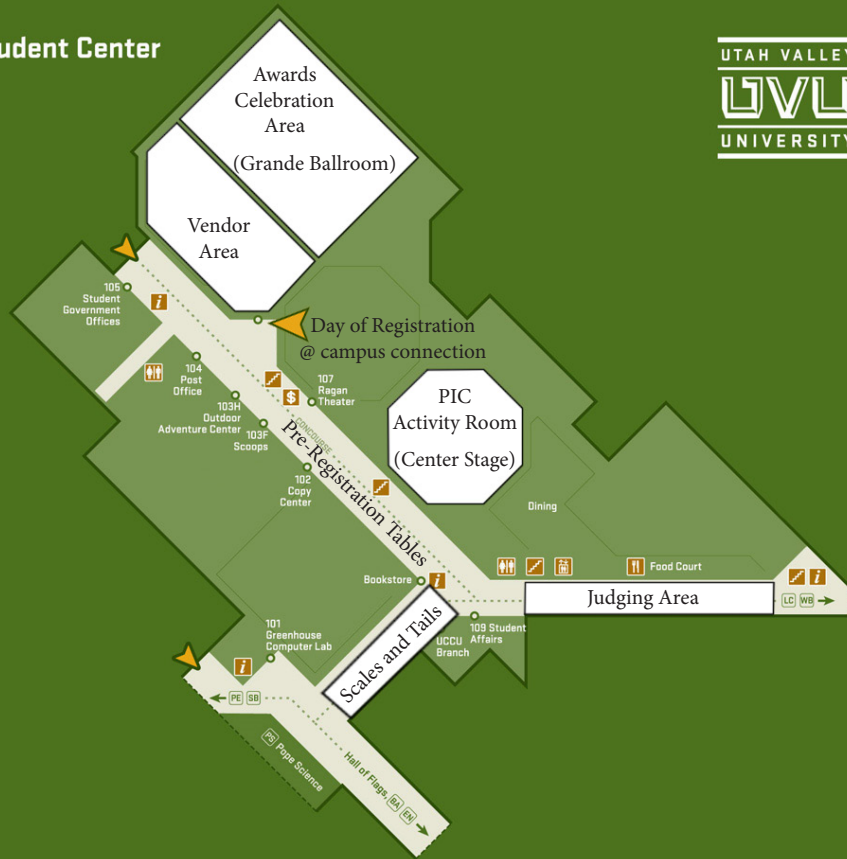

SC Sorensen Student Center
Level 1

Legend

- Restrooms
- Elevators
- Stairs
- Information
- Dining
- ATM
- Parking
- Building Entrance
- Interior Pathway
- Exterior Pathway
- Concourse

SC1.014

SC Sorensen Student Center
Level 2

Legend

- Restrooms
- Elevators
- Stairs
- Information
- Dining
- ATM
- Parking
- Building Entrance
- Interior Pathway
- Exterior Pathway
- Concourse (Level 1)

SC2.002